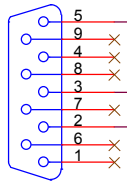

P1
DB9 Female

P2
Molex #0430250800

Viewed from back of Connector

Shell: Molex #0430250800
Digikey # WM1786-ND
Pins: Molex #0430300007
Digikey # WM1837-ND

Title		
HW40 Serial Cable		
Size	Document Number	Rev A